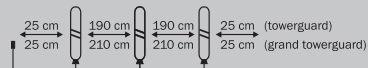

3 antennas configuration

Maximum detection distances with Shopguard hard tag